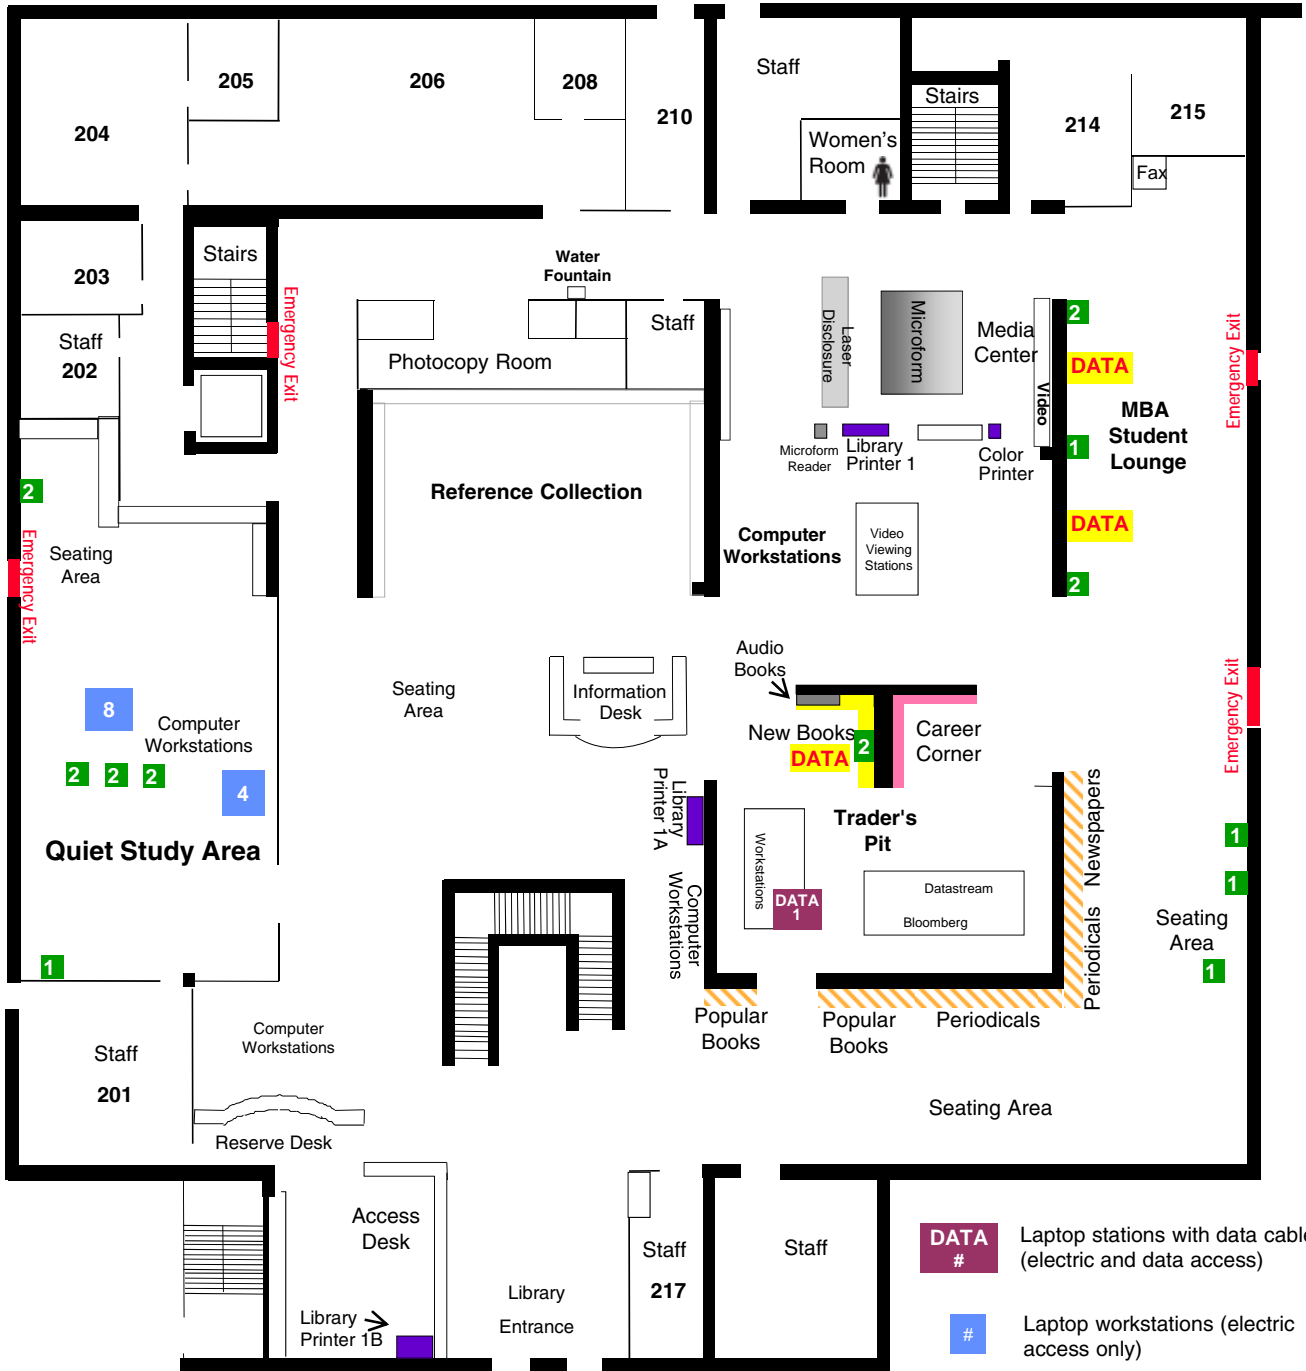

Workstations, Data Ports and Electrical Outlets for Laptop Users

JACKSON LIBRARY
KNOWLEDGE | INFORMATION | RESOURCES

Lower Floor

- DATA #** Laptop stations with data cable (electric and data access)
- #** Laptop workstations (electric access only)
- #** Location of electrical outlets and no. of user can be accommodated
- DATA** Data ports available

Workstations, Data Ports and Electrical Outlets for Laptop Users

JACKSON LIBRARY
KNOWLEDGE | INFORMATION | RESOURCES

Upper Floor

DATA # Laptop stations with data cable (electric and data access)

Location of electrical outlets and no. of user can be accommodated

* Electrical outlets and Data ports are also available in most Group Discussion rooms