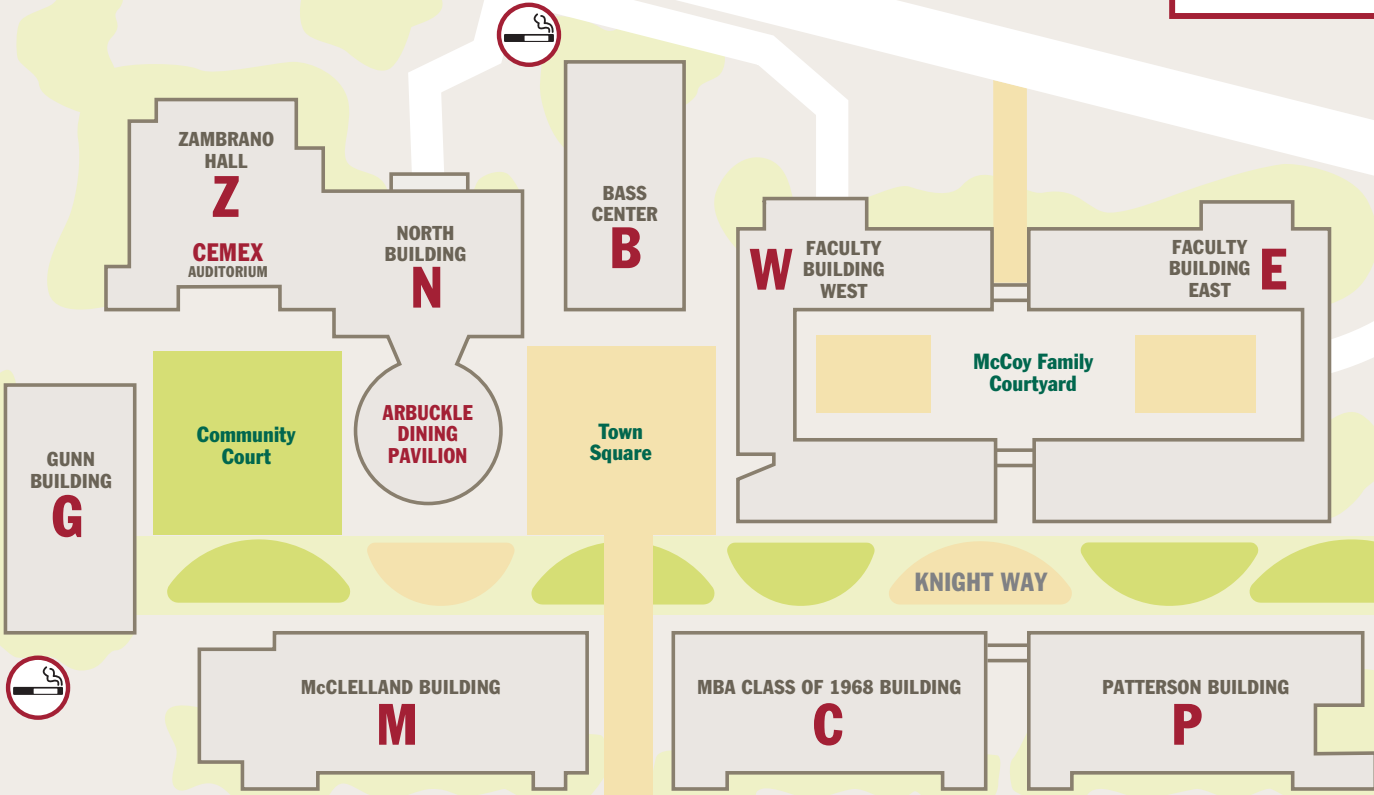

 Designated Smoking Areas  
at Stanford Graduate School  
of Business

ARGUELLO WAY

SERRA STREET